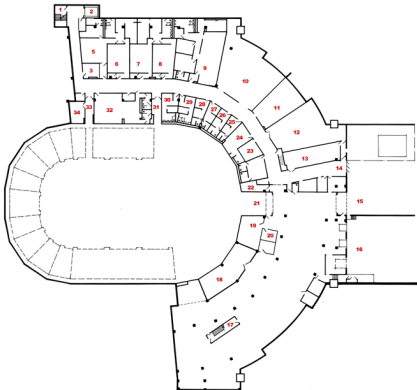

LEGEND

1. Stairwell To Upper Concourse
2. Elevator
3. Event Services
4. Production Closet
5. Team Room (A)
6. Team Room (B)
7. Team Room (C)
8. Team Room (D)
9. WFU Team Room
10. Moricle Room
11. Interview Room
12. Machine Room
13. Electrical Room
14. Event Entry
15. Loading Ramp (Deck Level)
16. Loading Docks 1 & 2
17. Stairwell To Upper level
18. Maintenance Shop
19. Sound Room
20. L/J/M Production
21. Arena Load-In Access
22. Show Power
23. Show Production
24. Green Room
25. Star Room (A)
26. Star Room (B)
27. Star Room (C)
28. Star Room (D)
29. Officials Locker Room
30. Officials Locker Room
31. Home Team Vomitory
32. Press Room
33. Visiting Team Vomitory
34. Emergency Medical Services

Lower Concourse